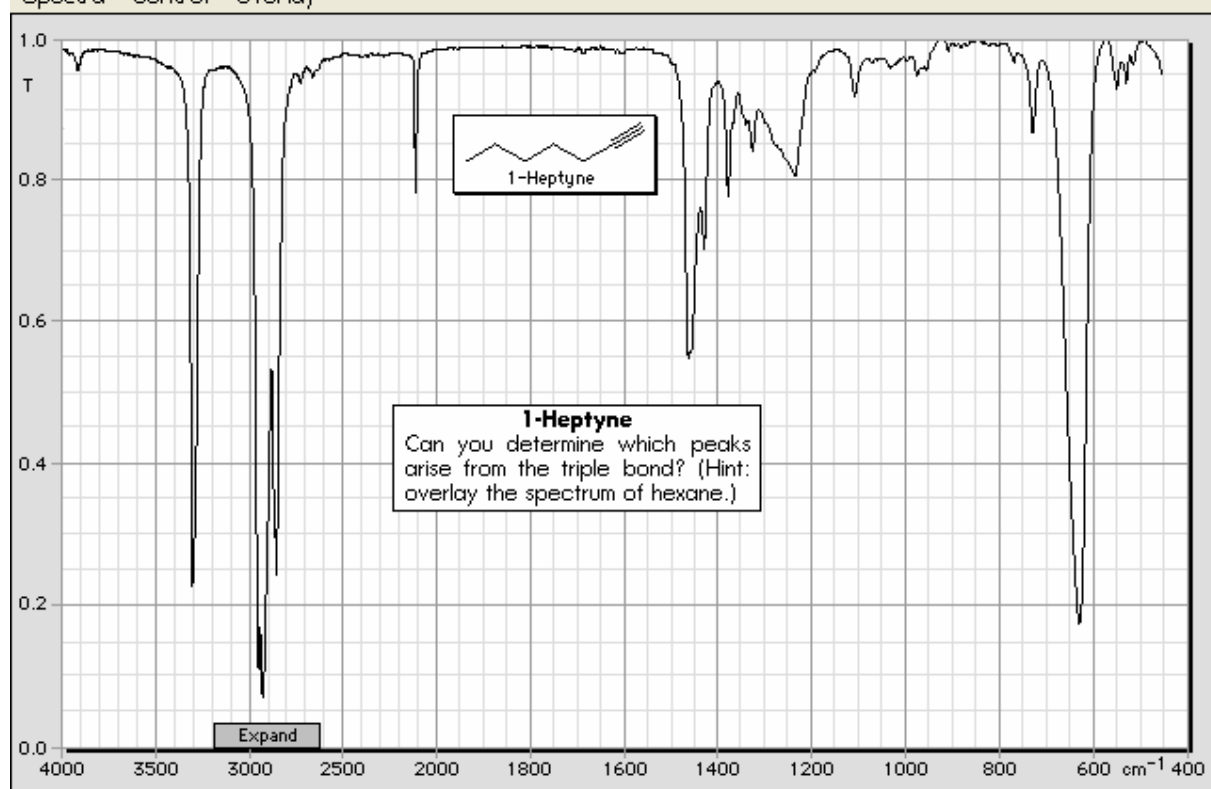

Spectra Control Overlay

Spectra Control Overlay